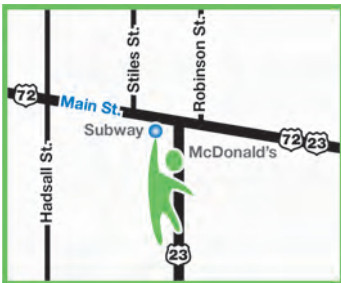

## DeKalb

232 West Lincoln Hwy.  
DeKalb, IL 60115  
*Located between the Kishwaukee  
River and Hickey's Marathon*

**Phone 815-756-2369**

## Genoa

540 East Main St.  
Genoa, IL 60135  
*Genoa Shopping Center  
At the corner of Routes 23 & 72,  
across from McDonald's*

**Phone 815-784-6417**

## Sandwich

523 East Railroad St.  
Sandwich, IL 60548  
*Located just east of the  
Fire Station*

**Phone 815-786-1888**

[northernrehabpt.com](http://northernrehabpt.com)